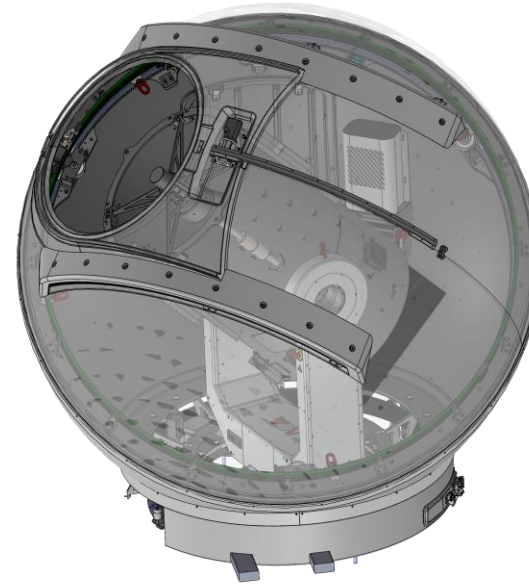

ASA EQ 1000 Salzburg

Space Debris - H400 - Spain

AZ1750 so far the biggest ASA telescope

2019

2021

CNC production

CNC production

2018 ASA Optic shop