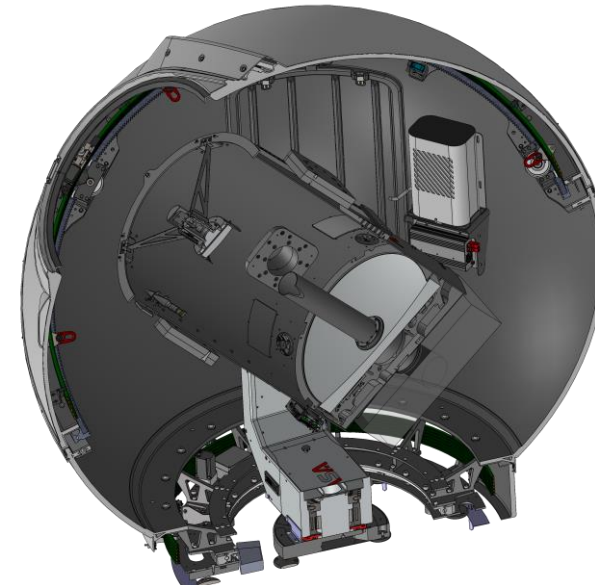

ASA EQ 1000 Salzburg

Space Debris - H400 - Spain

AZ1750 so far the biggest ASA telescope

2019

2021

CNC production

CNC production

2018 ASA Optic shop