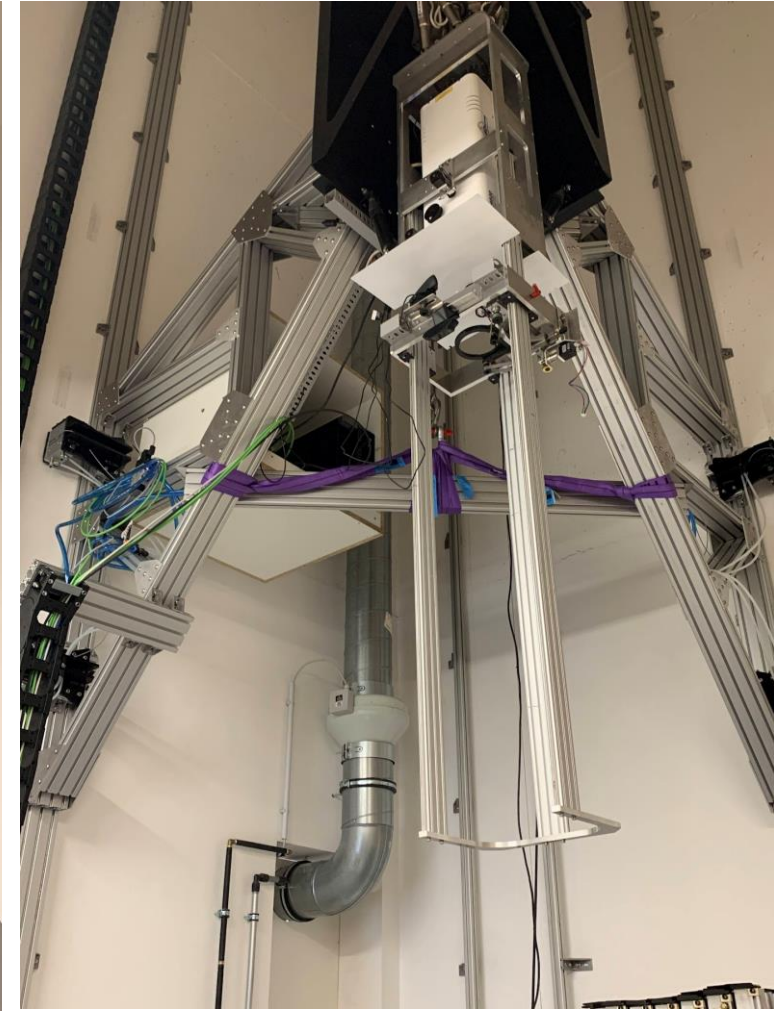

ASA EQ 1000 Salzburg

Space Debris - H400 - Spain

AZ1750 so far the biggest ASA telescope

2019

2021

CNC production

CNC production

2018 ASA Optic shop