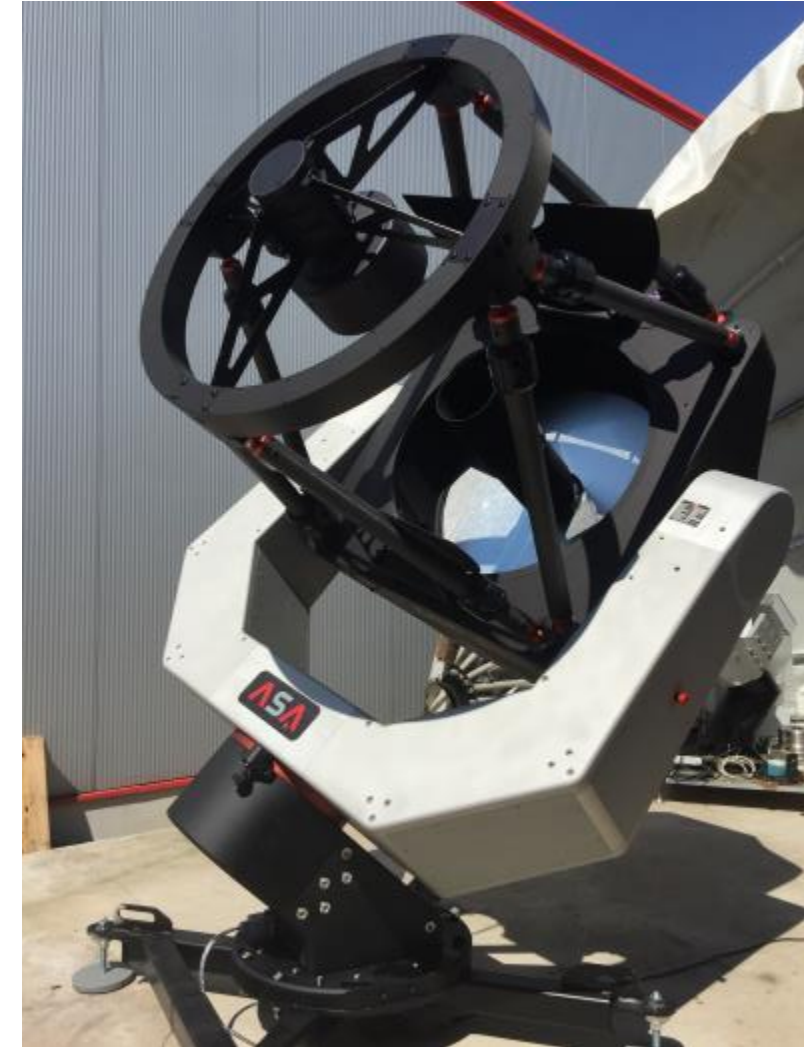

ASA EQ 1000 Salzburg

Space Debris - H400 - Spain

AZ1750 so far the biggest ASA telescope

2019

2021

CNC production

CNC production

2018 ASA Optic shop