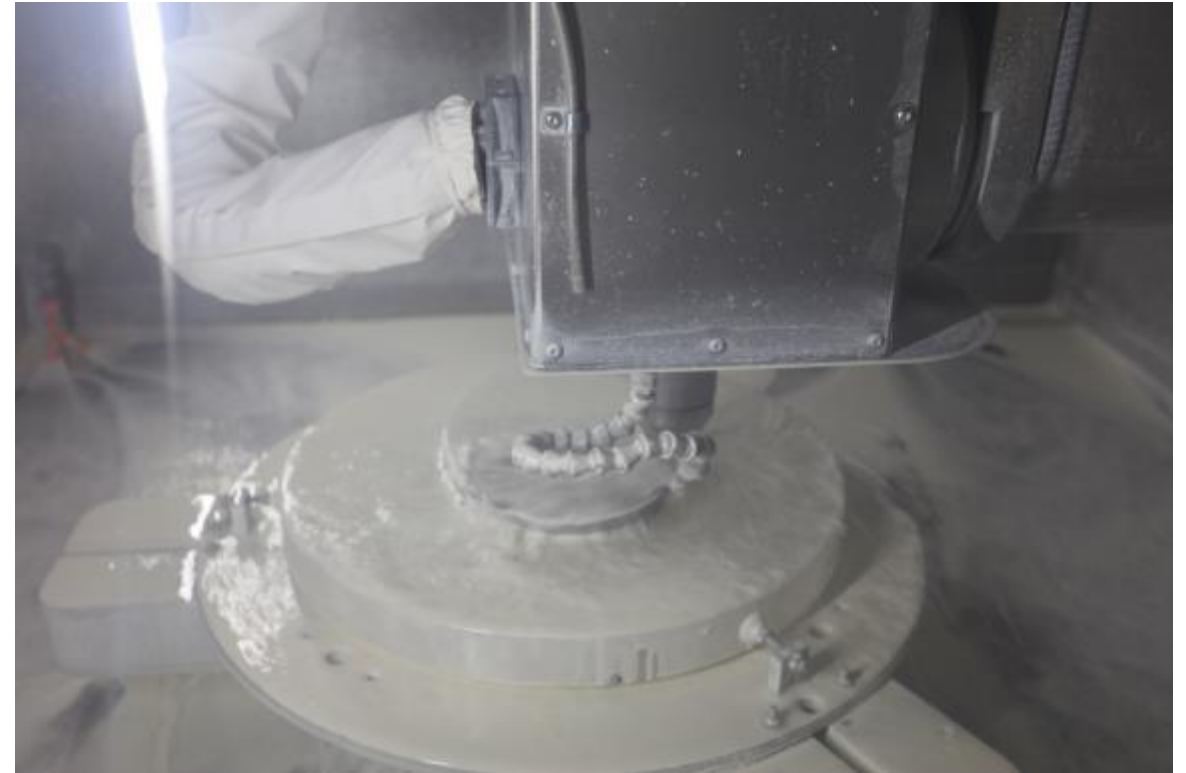

Optic production