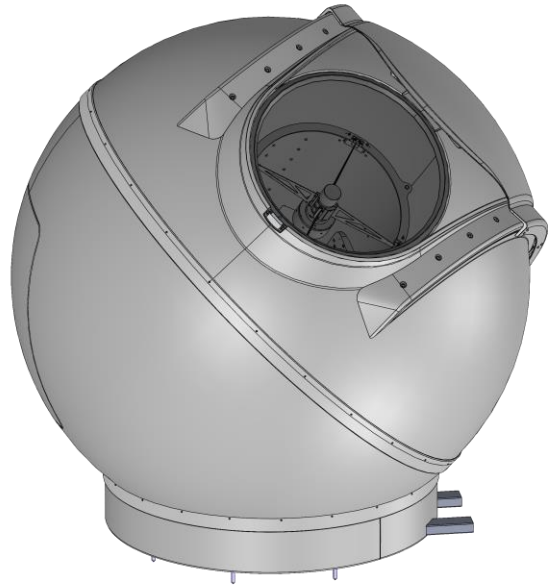

ASA EQ 1000 Salzburg

Space Debris - H400 - Spain

AZ1750 so far the biggest ASA telescope

2019

2021

CNC production

CNC production

2018 ASA Optic shop