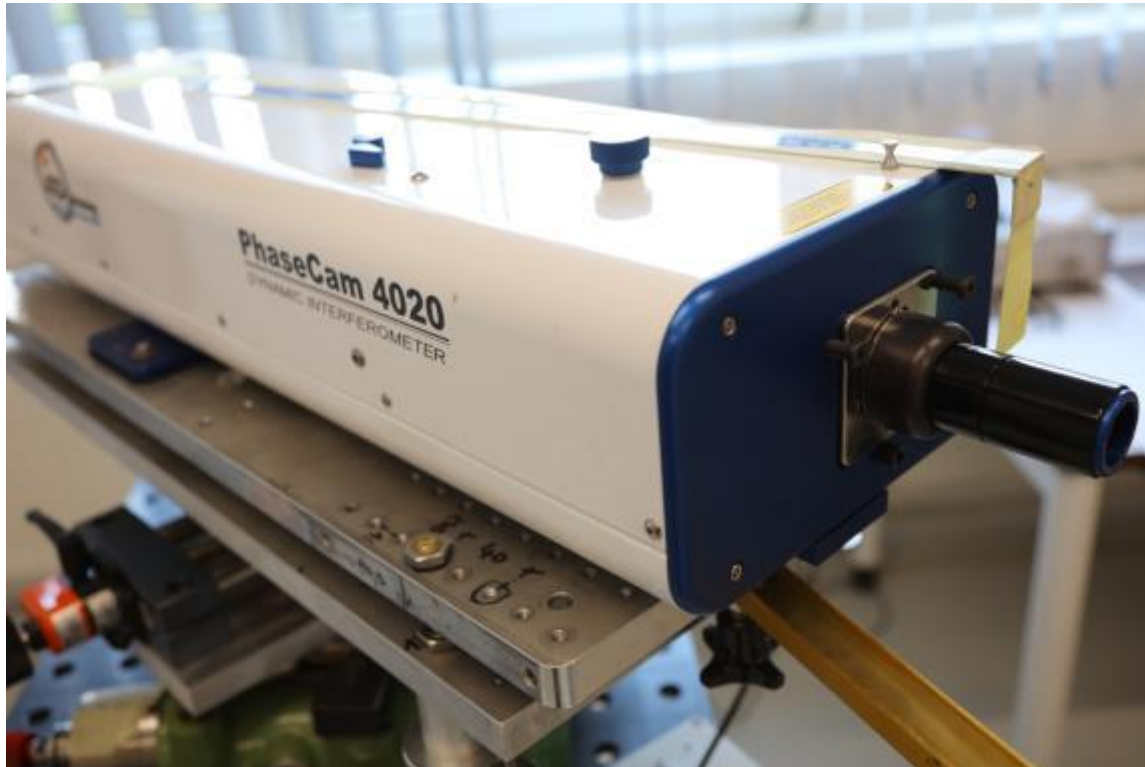

Optic production