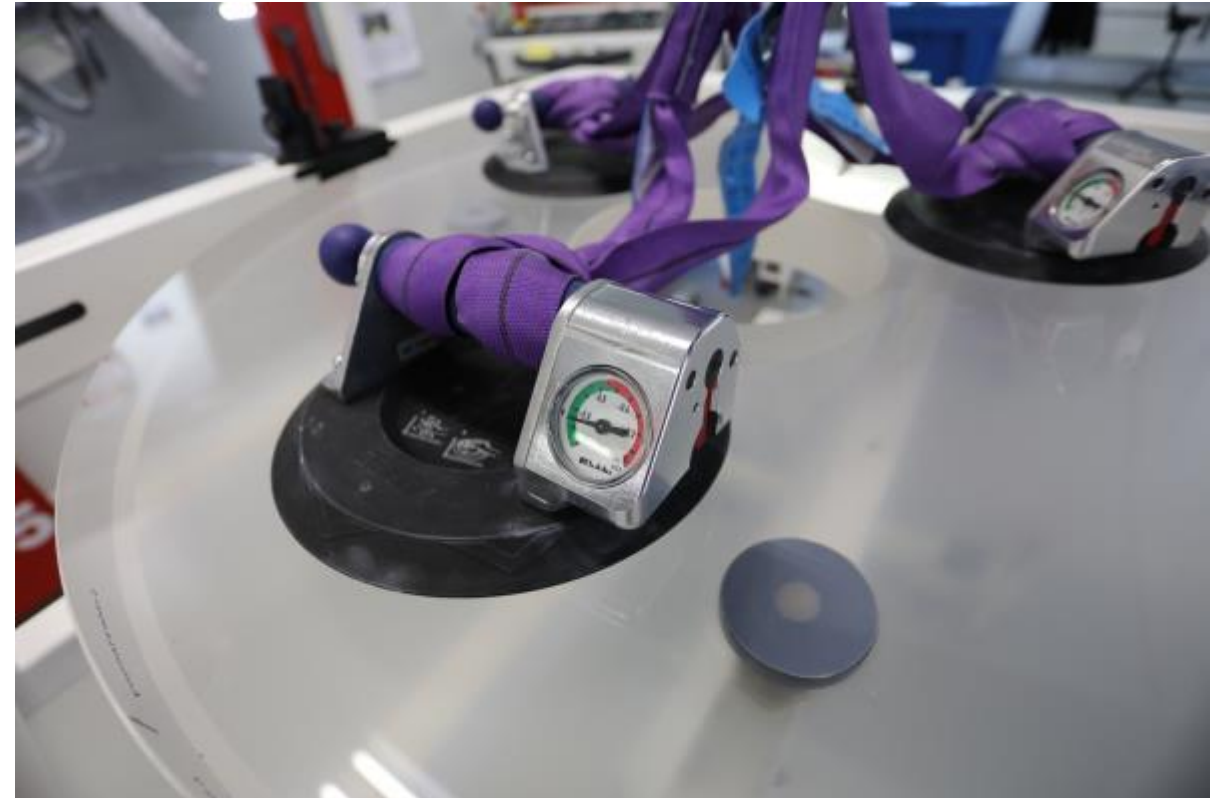

Optic production