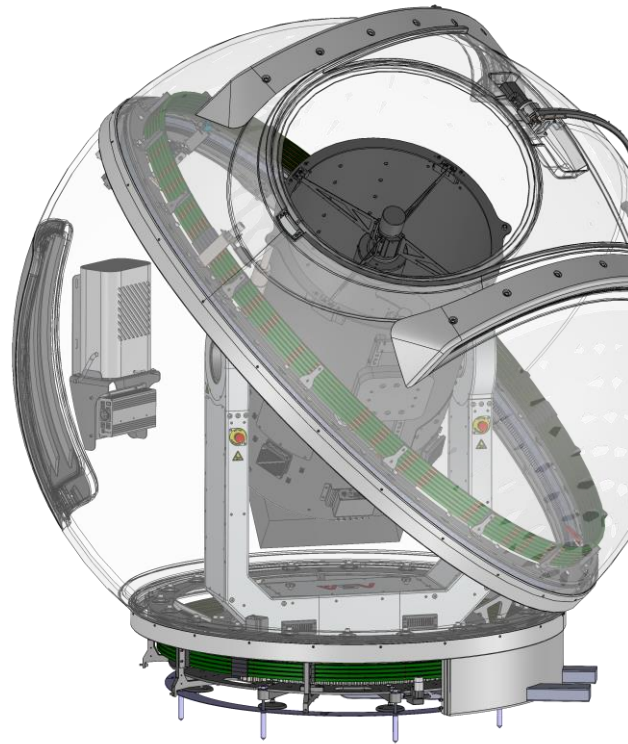

ASA EQ 1000 Salzburg

Space Debris - H400 - Spain

AZ1750 so far the biggest ASA telescope

2019

2021

CNC production

CNC production

2018 ASA Optic shop